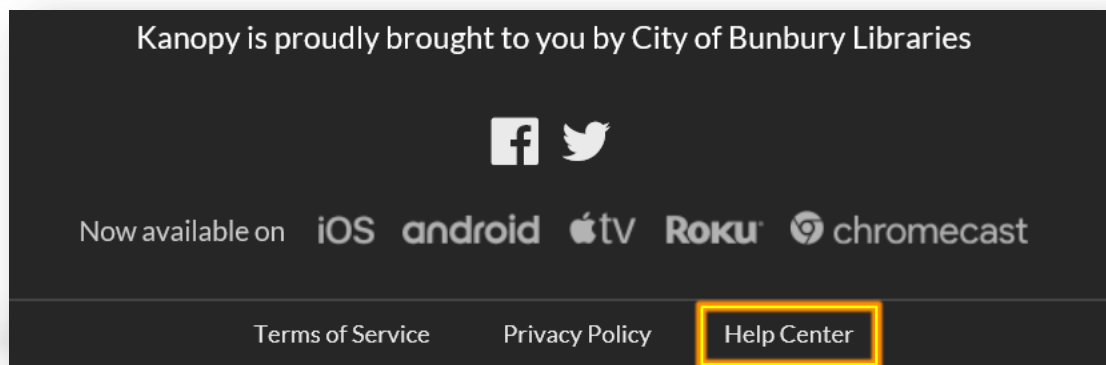

Go deeper

- Click **Subjects**
- Click **Movies**
- Click **World Cinema**
- Tap **Films from Africa**

OPTION 3: SEARCH

- Tap **Search Box** to type a search

MORE HELP AVAILABLE ON THE WEBSITE

- Scroll to bottom on the page
- Click **Help Centre**